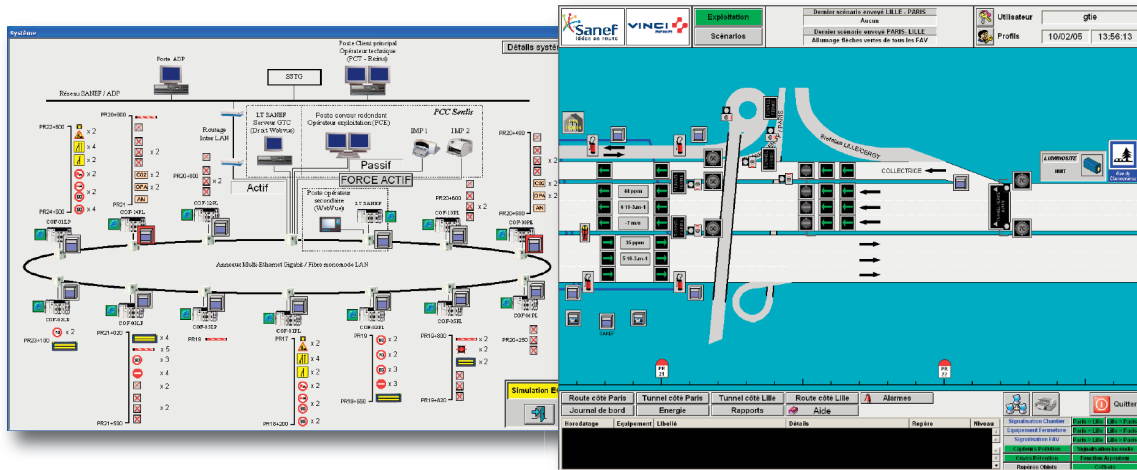

Infrastructure

Your expertise embedded in our solutions

www.pcvuesolutions.com

- ▶ High-availability system architecture
- ▶ Fire detection protocols management
- ▶ Scenario Event Management (SEM) for traffic and lanes
- ▶ Video surveillance and security camera integration system
- ▶ Integration of interphone over IP (emergency call etc.)
- ▶ Automatic mimic generation from AutoCAD® files
- ▶ VCR (playback) functionality support
- ▶ Operation Aid System interface
- ▶ GIS (Geographic Information System) interface
- ▶ Alarm filtering by geographic zone, bridge, tunnel, railway etc.
- ▶ Archiving and reporting (SQL Server) for diagnosis analysis in case of failure

HIGHWAYS: AUTOROUTES SUD DE LA FRANCE - A10 - A14 - VIADUC MILAU...

TUNNELS: CROIX ROUSSE LYON - MONACO - GRANDS GOULETS - BOIS DES CHÊNES - GLION - MONT SERIN - PAYON - SAINT GOTTHARD - ARRISSOULES - LIÈGE- SANEF AUTOROUTE A1 - CANTON DE FRIBOURG - SISER - SIDE TUNNEL BRENNER AUSTRIA ...